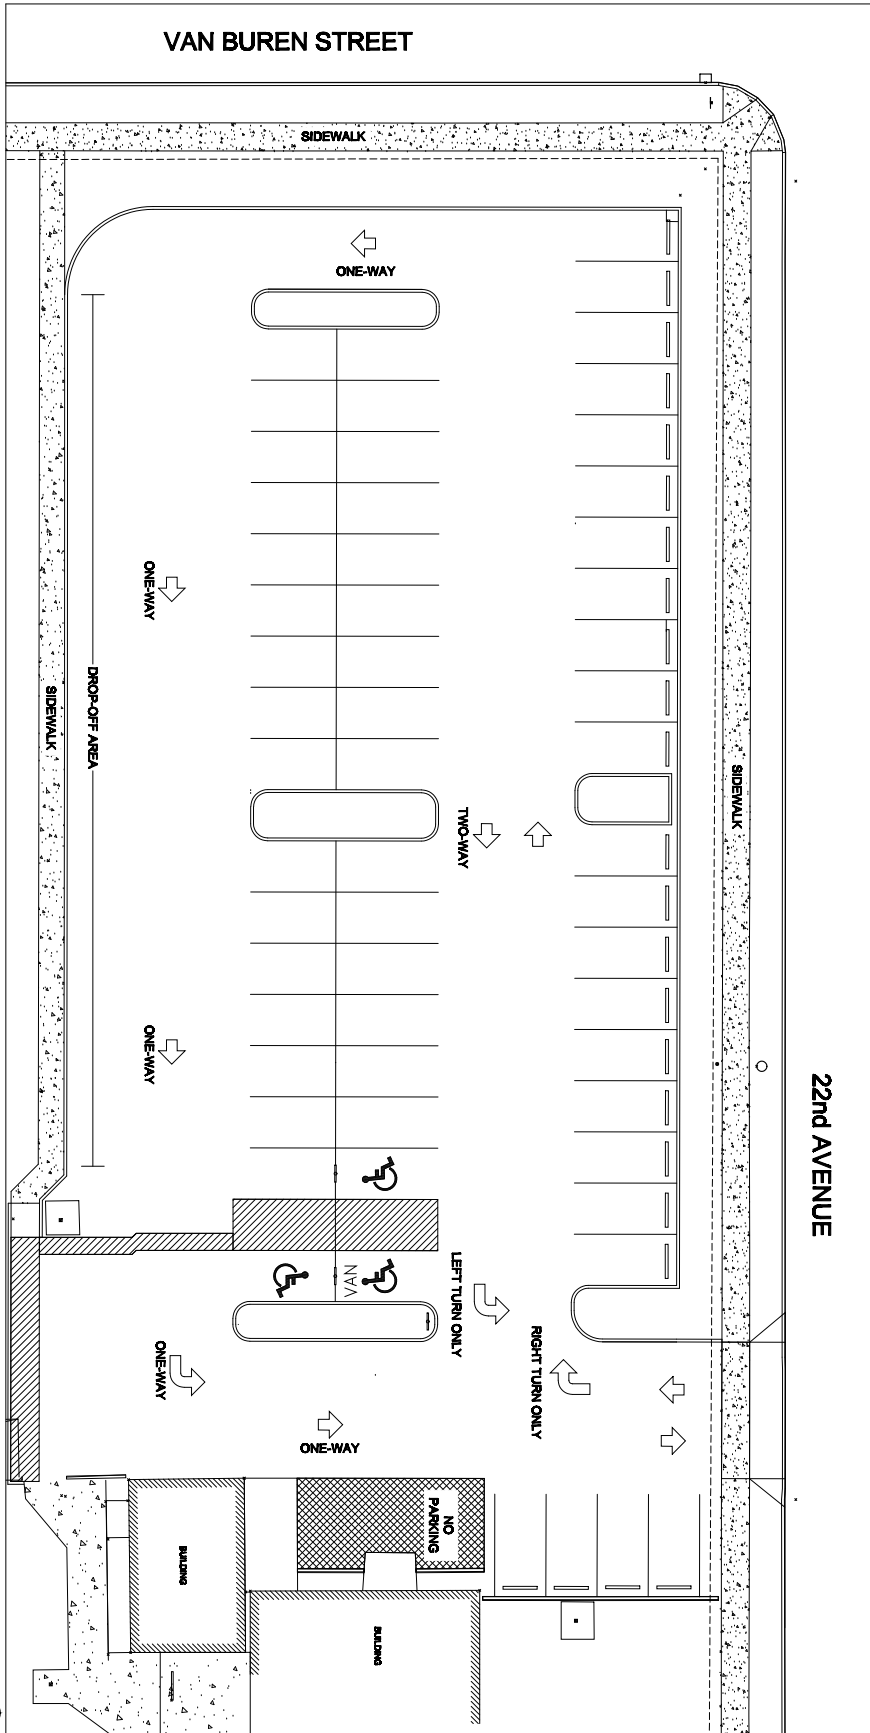

VAN BUREN STREET

22nd AVENUE

**ADAMS ELEMENTARY SCHOOL
PARKING LOT**
300 WEST 22ND AVENUE, ELIZABETH, OR 97030