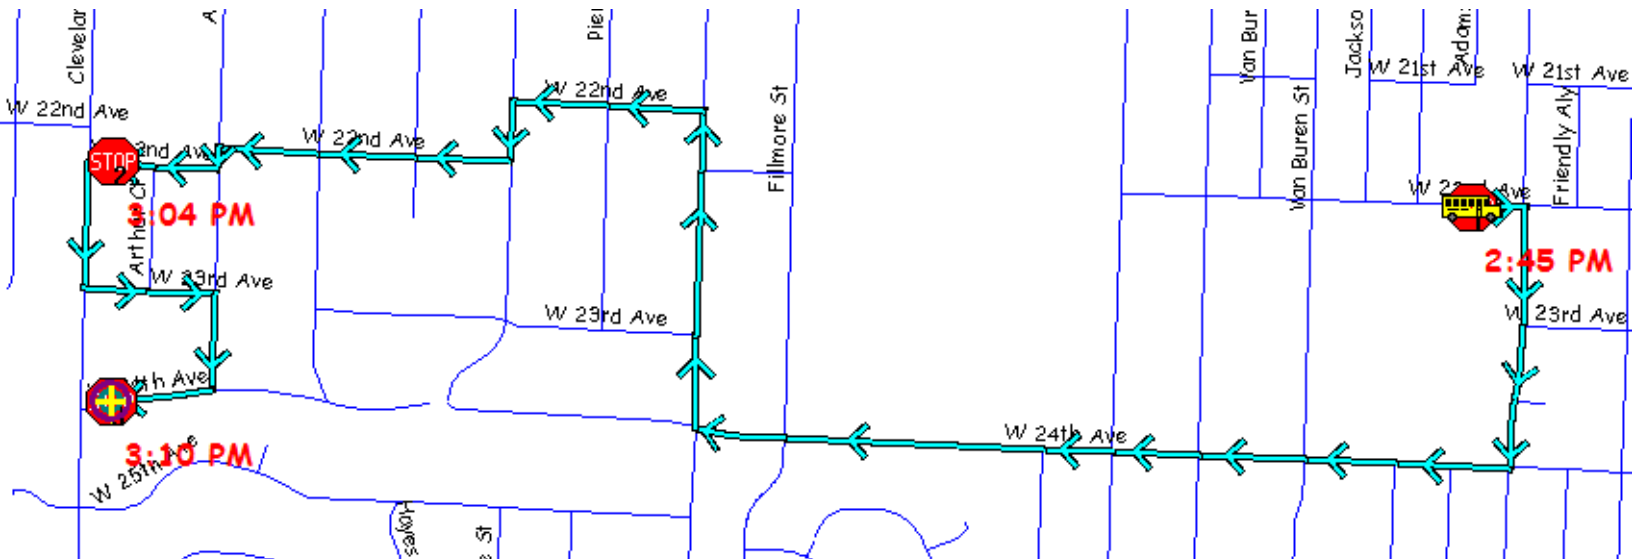

RT04

Snow Route

Run ID: 104.04P

Description: TO

Days: MT-UF-----0009-07-201106-18-2012

2:45 PM SCHOOL: ADAMS ELEMENTARY
3:04 PM ON W 22ND AVE @ CLEVELAND
3:10 PM ON W 24TH AVE @ CLEVELAND

RT05

Snow Route

Run ID: 104.05A

Description: TO ADAMS SNOW

Days: MTWUF-----0009-07-201106-18-2012

- 7:56 AM CHURCH (18TH & HAWKINS)
- 8:05 AM ON W 22ND AVE @ ARTHUR
- 8:15 AM SCHOOL: ADAMS ELEMENTARY
- 8:30 AM SCHOOL: ARTS AND TECHNOLOGY ACADEMY
- 8:37 AM TRANSPORTATION

RT05

Snow Route

Run ID: 104.05P

Description:

Days: MT-UF-----0009-07-201106-18-2012

2:45 PM SCHOOL: ADAMS ELEMENTARY
3:02 PM CHURCH (18TH & HAWKINS)
3:06 PM ON W 22ND AVE @ ARTHUR

RT08

Snow Route

Run ID: 104.08B

Description: TO ADAMS SNOW

Days: MTWUF-----0009-07-201106-18-2012

- 7:48 AM ON OLIVE ST @ CREST DR
- 8:01 AM ON FRIENDLY ST @ 28TH AVE
- 8:07 AM ON POLK ST @ 28TH (AFTER)
- 8:15 AM SCHOOL: ADAMS ELEMENTARY
- 8:30 AM SCHOOL: ARTS AND TECHNOLOGY ACADEMY
- 8:37 AM TRANSPORTATION