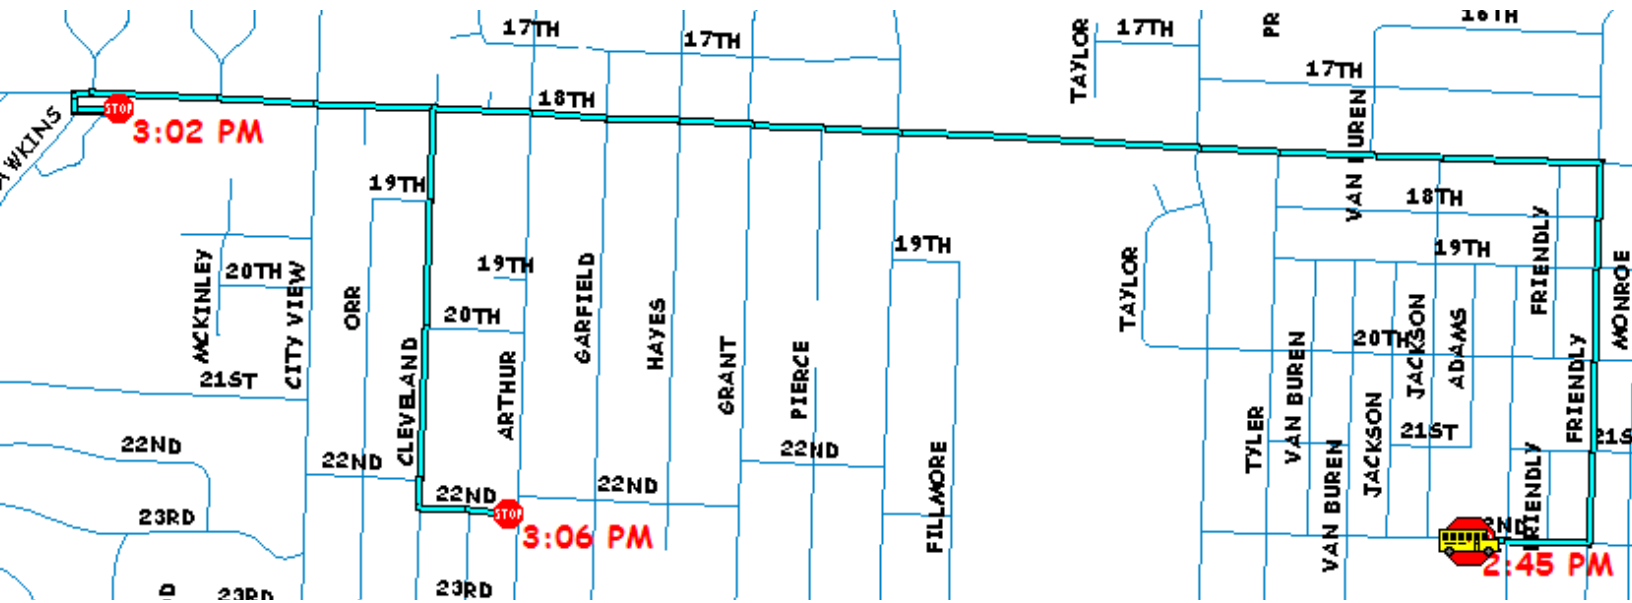

RT04

Snow Route

Run ID: 104.04P

Description: TO

Days: MT-UF-----0009-07-201106-18-2012

2:45 PM SCHOOL: ADAMS ELEMENTARY
3:04 PM ON W 22ND AVE @ CLEVELAND
3:10 PM ON W 24TH AVE @ CLEVELAND

RT05

Snow Route

Run ID: 104.05A

Description: TO ADAMS SNOW

Days: MTWUF-----0009-07-201106-18-2012

- 7:56 AM CHURCH (18TH & HAWKINS)
- 8:05 AM ON W 22ND AVE @ ARTHUR
- 8:15 AM SCHOOL: ADAMS ELEMENTARY
- 8:30 AM SCHOOL: ARTS AND TECHNOLOGY ACADEMY
- 8:37 AM TRANSPORTATION

RT05

Snow Route

Run ID: 104.05P

Description:

Days: MT-UF-----0009-07-201106-18-2012

2:45 PM SCHOOL: ADAMS ELEMENTARY
3:02 PM CHURCH (18TH & HAWKINS)
3:06 PM ON W 22ND AVE @ ARTHUR

RT08

Snow Route

Run ID: 104.08B

Description: TO ADAMS SNOW

Days: MTWUF-----0009-07-201106-18-2012

- 7:48 AM ON OLIVE ST @ CREST DR
- 8:01 AM ON FRIENDLY ST @ 28TH AVE
- 8:07 AM ON POLK ST @ 28TH (AFTER)
- 8:15 AM SCHOOL: ADAMS ELEMENTARY
- 8:30 AM SCHOOL: ARTS AND TECHNOLOGY ACADEMY
- 8:37 AM TRANSPORTATION