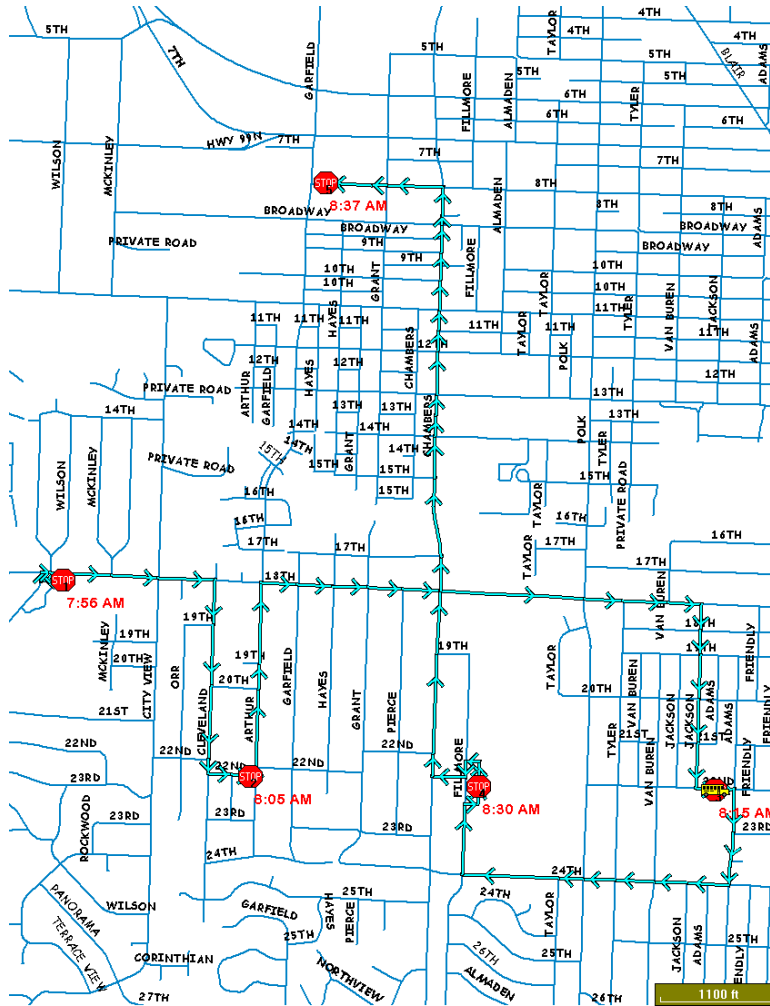

RT04

Snow Route

Run ID: 104.04P

Description: TO

Days: MT-UF-----0009-07-201106-18-2012

2:45 PM SCHOOL: ADAMS ELEMENTARY
3:04 PM ON W 22ND AVE @ CLEVELAND
3:10 PM ON W 24TH AVE @ CLEVELAND

RT05

Snow Route

Run ID: 104.05A

Description: TO ADAMS SNOW

Days: MTWUF-----0009-07-201106-18-2012

- 7:56 AM CHURCH (18TH & HAWKINS)
- 8:05 AM ON W 22ND AVE @ ARTHUR
- 8:15 AM SCHOOL: ADAMS ELEMENTARY
- 8:30 AM SCHOOL: ARTS AND TECHNOLOGY ACADEMY
- 8:37 AM TRANSPORTATION

RT05

Snow Route

Run ID: 104.05P

Description:

Days: MT-UF-----0009-07-201106-18-2012

2:45 PM SCHOOL: ADAMS ELEMENTARY
3:02 PM CHURCH (18TH & HAWKINS)
3:06 PM ON W 22ND AVE @ ARTHUR

RT08

Snow Route

Run ID: 104.08B

Description: TO ADAMS SNOW

Days: MTWUF-----0009-07-201106-18-2012

- 7:48 AM ON OLIVE ST @ CREST DR
- 8:01 AM ON FRIENDLY ST @ 28TH AVE
- 8:07 AM ON POLK ST @ 28TH (AFTER)
- 8:15 AM SCHOOL: ADAMS ELEMENTARY
- 8:30 AM SCHOOL: ARTS AND TECHNOLOGY ACADEMY
- 8:37 AM TRANSPORTATION