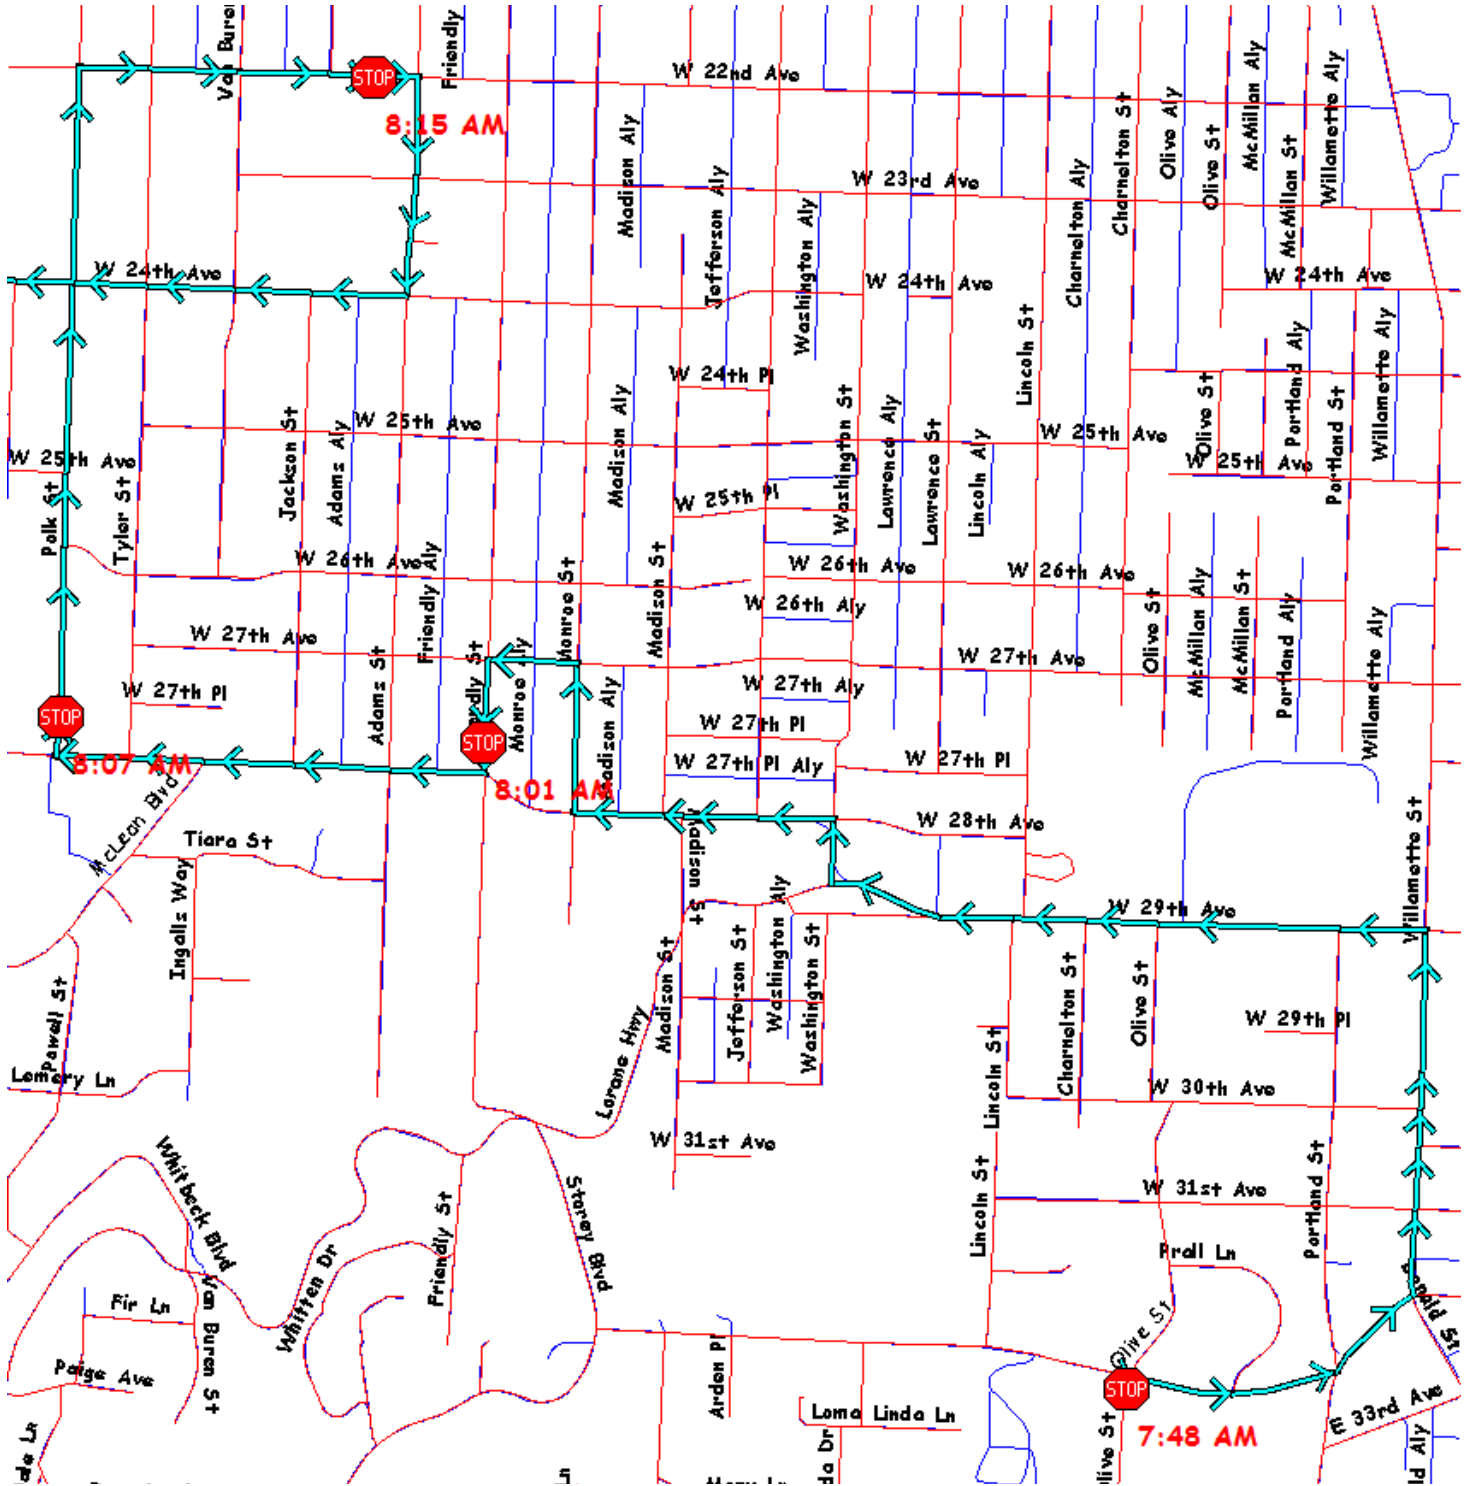

RT04

Snow Route

Run ID: 104.04P

Description: TO

Days: MT-UF-----0009-07-201106-18-2012

2:45 PM SCHOOL: ADAMS ELEMENTARY
3:04 PM ON W 22ND AVE @ CLEVELAND
3:10 PM ON W 24TH AVE @ CLEVELAND

RT05

Snow Route

Run ID: 104.05A

Description: TO ADAMS SNOW

Days: MTWUF-----0009-07-201106-18-2012

- 7:56 AM CHURCH (18TH & HAWKINS)
- 8:05 AM ON W 22ND AVE @ ARTHUR
- 8:15 AM SCHOOL: ADAMS ELEMENTARY
- 8:30 AM SCHOOL: ARTS AND TECHNOLOGY ACADEMY
- 8:37 AM TRANSPORTATION

RT05

Snow Route

Run ID: 104.05P

Description:

Days: MT-UF-----0009-07-201106-18-2012

2:45 PM SCHOOL: ADAMS ELEMENTARY
3:02 PM CHURCH (18TH & HAWKINS)
3:06 PM ON W 22ND AVE @ ARTHUR

RT08

Snow Route

Run ID: 104.08B

Description: TO ADAMS SNOW

Days: MTWUF-----0009-07-201106-18-2012

- 7:48 AM ON OLIVE ST @ CREST DR
- 8:01 AM ON FRIENDLY ST @ 28TH AVE
- 8:07 AM ON POLK ST @ 28TH (AFTER)
- 8:15 AM SCHOOL: ADAMS ELEMENTARY
- 8:30 AM SCHOOL: ARTS AND TECHNOLOGY ACADEMY
- 8:37 AM TRANSPORTATION